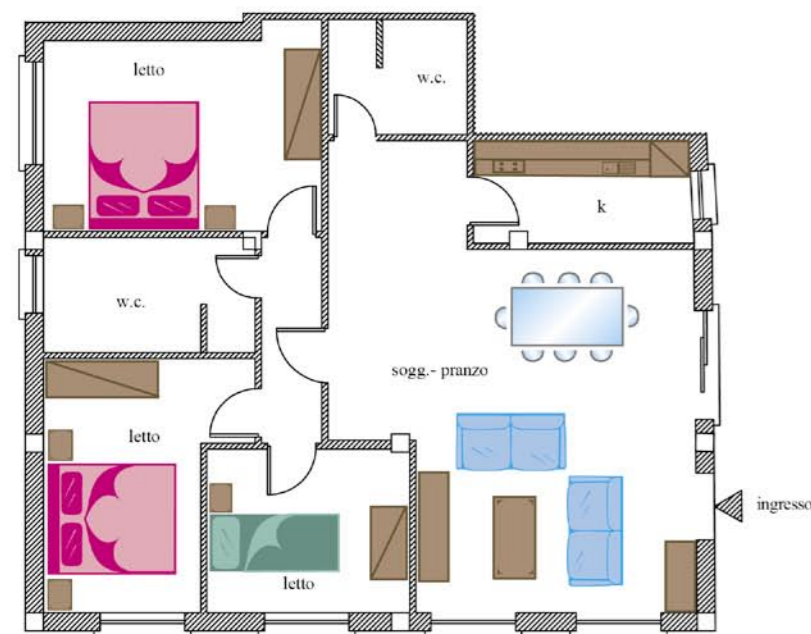

APARTMENT N. 7
Ground Floor

DESCRIPTION

■ Entrance

The entry is through the courtyard of the Residence. Covered parking with lift access, internal stairs to the upper floors.

■ Double Room

White laminate cabinet with 4 doors, 2 bedside tables, double bed, 2 pillows in hypoallergenic fiber, wrought iron rail complete with canvas tent Sardinia.

■ Bedroom

White laminate cabinet with 2 doors, bedside table, single bed "Asiago", 2 pillows in hypoallergenic fiber, wrought iron rail complete with canvas tent Sardinia.

■ Double Room

White laminate cabinet with 4 doors, 2 bedside tables, double bed, 2 pillows in hypoallergenic fiber, wrought iron rail complete with canvas tent Sardinia.

■ Number of people

5 people.

■ Bathroom

2, equipped with a shower.

■ Living Room

Dining table polished steel structure, 6 chairs "Elisir" padded faux leather White, 2 sofa "Mozart", rectangular coffee table, living room wall, baseboard 2 doors, 2 wrought iron rail complete with canvas tent Sardinia.