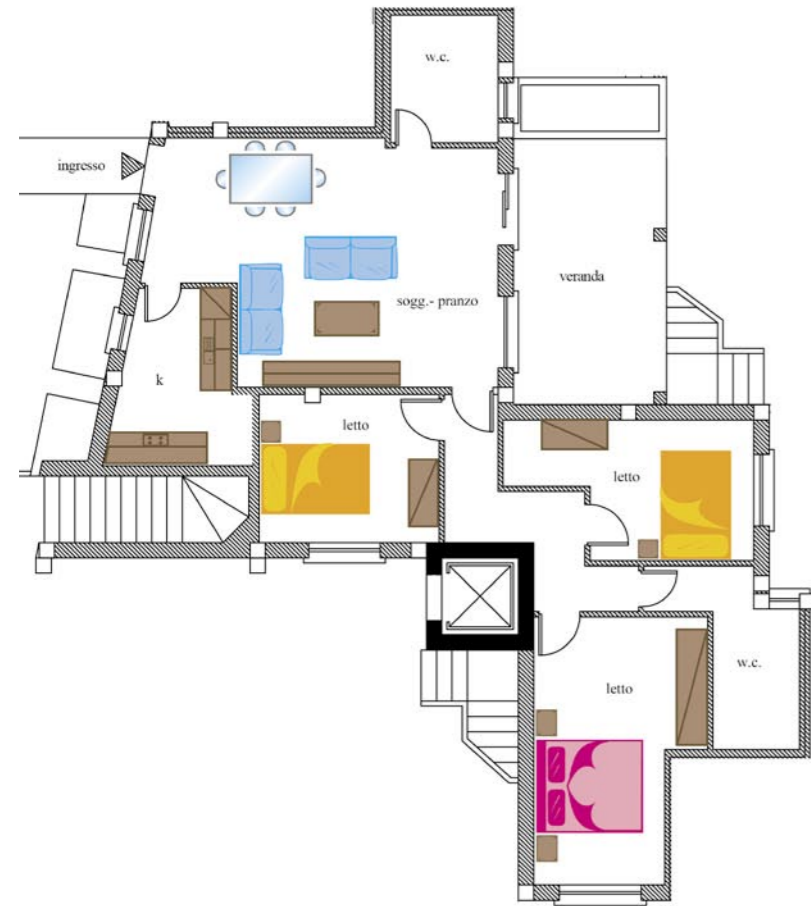

APARTMENT N. 5
Ground Floor

DESCRIPTION

■ Entrance

The entry is through the courtyard of the Residence. Covered parking with lift access, internal stairs to the upper floors.

■ Double Room

White laminate cabinet with 5 doors, 2 bedside tables, double bed, 2 pillows in hypoallergenic fiber, wrought iron rail complete with canvas tent Sardinia.

■ Bedroom

White laminate cabinet with 2 doors, bedside table, queen-size bed, 2 pillows in hypoallergenic fiber, wrought iron rail complete with canvas tent Sardinia.

■ Bedroom

White laminate cabinet with 2 doors, bedside table, queen-size bed, 2 pillows in hypoallergenic fiber, wrought iron rail complete with canvas tent Sardinia.

■ Number of people

4-6 people.

■ Bathroom

2, equipped with a shower.

■ Living Room

Dining table polished steel structure, 6 chairs "Elisir" padded faux leather White, 2 sofa "Mozart", rectangular coffee table, living room wall, baseboard 2 doors, 2 wrought iron rail complete with canvas tent Sardinia.

■ Kitchen

Modular linear, hob, multifunction electric oven, retractable dishwasher washing machine, fridge/freezer.

■ Lighting

12 ceiling light frosted white glass.

■ Additional information

Air-conditioning system (hot/cold); plants built in Eco-sustainable systems way of hot water tanks located outside.