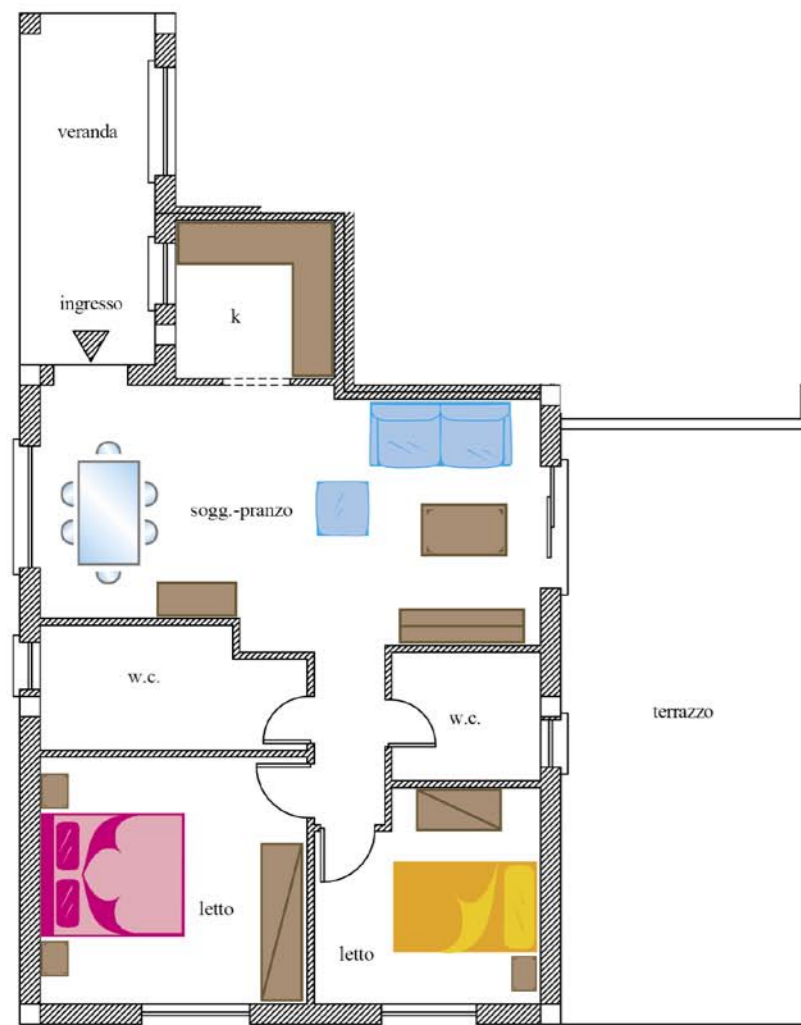

APARTMENT N. 4
Ground Floor

DESCRIPTION

■ Entrance

The entry is through the courtyard of the Residence. Covered parking with lift access, internal stairs to the upper floors.

■ Double Room

White laminate cabinet with 5 doors, 2 bedside tables, double bed, 2 pillows in hypoallergenic fiber, wrought iron rail complete with canvas tent Sardinia.

■ Bedroom

White laminate cabinet with 2 doors, bedside table, queen-size bed, 2 pillows in hypoallergenic fiber, wrought iron rail complete with canvas tent Sardinia.

■ Number of people

3-4 people.

■ Bathroom

2, equipped with shower (one with washing machine).

■ Living Room

Dining table polished steel structure, 6 chairs "Elisir" padded faux leather White, sofa "Mozart", rectangular coffee table, living room wall, base/sideboard 2 doors, 2 wrought iron rail complete with canvas tent Sardinia.

■ Kitchen

Modular corner, hob, multifunction electric oven, retractable dishwasher washing machine, fridge/freezer.

■ Lighting

8 ceiling light white crystal.

■ Additional information

Air-conditioning system (hot/cold); plants built in Eco-sustainable systems way of hot water tanks located outside.