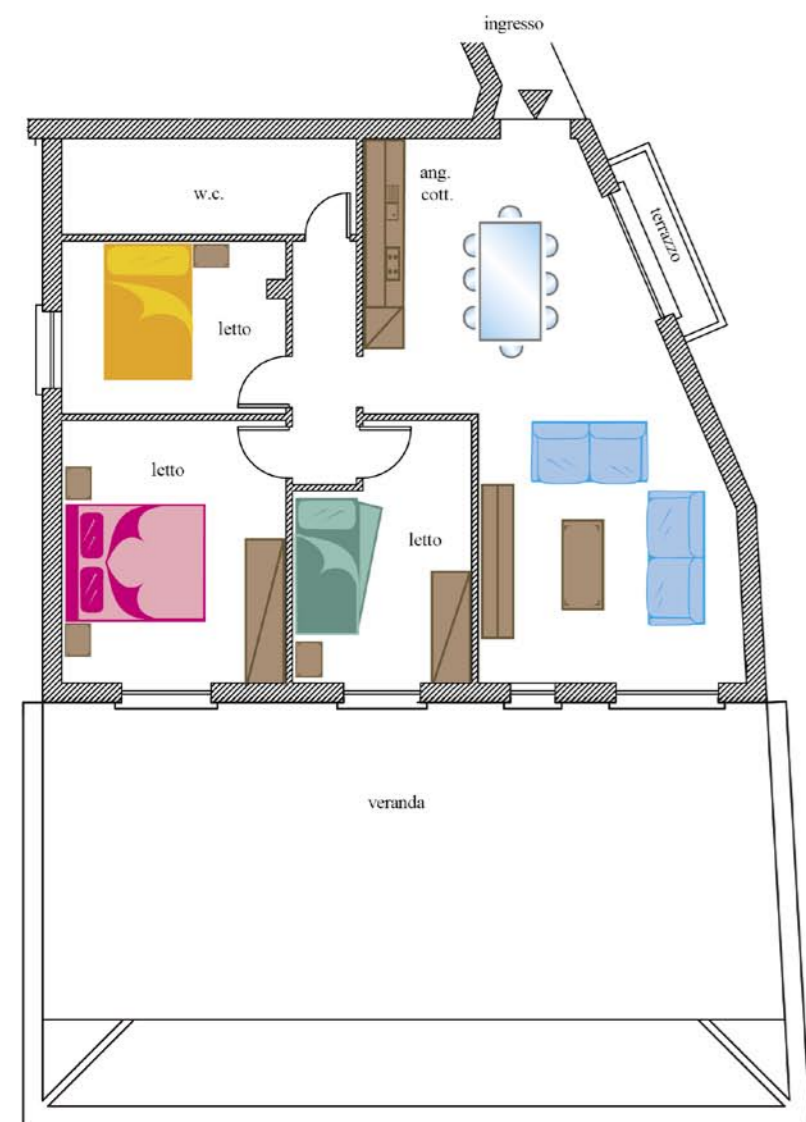

APARTMENT N. 12

First Floor

DESCRIPTION

■ Entrance

The entry is through the scale B of the Residence. Covered parking with lift access, internal stairs to the upper floors.

■ Double Room

White laminate cabinet with 5 doors, 2 bedside tables, double bed, 2 pillows in hypoallergenic fiber, wrought iron rail complete with canvas tent Sardinia.

■ Bedroom

White laminate cabinet with 2 doors, bedside table, queen-size bed, 2 pillows in hypoallergenic fiber, wrought iron rail complete with canvas tent Sardinia.

■ Bedroom

White laminate cabinet with 4 doors, bedside table, single upholstered bed "Joy" with 2nd bed, 2 pillows in hypoallergenic fiber, wrought iron rail complete with canvas tent Sardinia.

■ Number of people

4-6 people.

■ Bathroom

1, with a shower.

■ Living Room

Dining table polished steel structure, 6 chairs "Elisir" padded faux leather White, 2 sofa "Mozart", rectangular coffee table, living room wall, baseboard 2 doors, 2 wrought iron rail complete with canvas tent Sardinia.

■ Kitchen

Modular linear, hob, multifunction electric oven, retractable dishwasher washing machine, fridge/freezer.

■ Lighting

8 ceiling light frosted white crystal.

■ Additional information

Air-conditioning system (hot/cold); plants built in Eco-sustainable systems way of hot water tanks located outside.